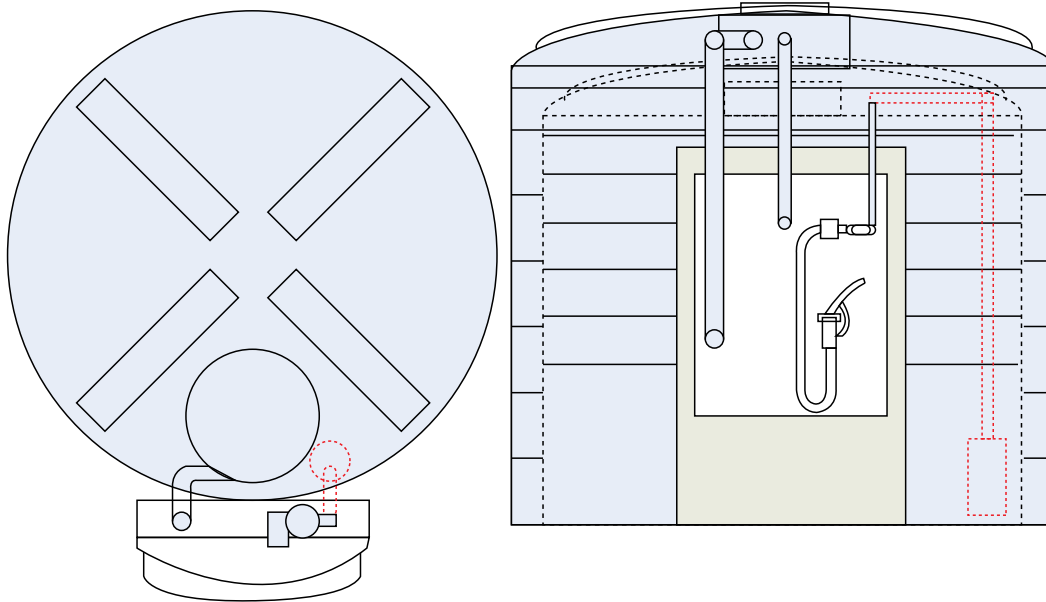

Drawings

Belgium | Brazil | Czech Republic | France | Hungary | Ireland | Italy | Netherlands | Poland | Portugal | Slovakia | Spain | United Kingdom

GreenChem Holding B.V.
Gravinnen van Nassauboulevard 95
4811 BN Breda
P.O. Box 1101, 4801 BC Breda
The Netherlands

Tel. +31(0)76 581 2727
info@greenchem-adblue.com
www.greenchem-adblue.com

GreenChem
ISO 9001 : 2008
ISO 24441