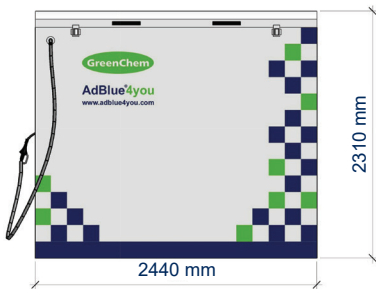

GreenChem

AdBlue®4you

Optional Equipment

- Extra hose length (non warranted)
- Manual key switch
- Heating system
- Internal hose reel 8m hose
- Double sided outlet points, fixed hose

Belgium | Brazil | Croatia | Czech Republic | France | Hungary | Ireland | Italy | Netherlands | Poland | Portugal | Romania | Slovakia | Slovenia | Spain | United Kingdom

GreenChem Solutions LTD

Suite 3 Midshires House, Midshires
Smeaton Close, AYLESBURY
HP19 8HL, The United Kingdom

Tel. +44(0)1296 678 548
uk@greenchem-adblue.com
www.greenchem-adblue.com

GreenChem
ISO 9001 : 2015
ISO 14001

www.greenchem-adblue.com

Smart Plus | Product Sheet | English | January 2024